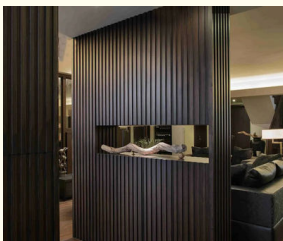

More Images