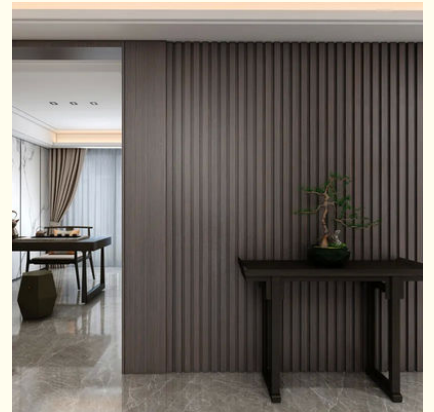

## 24mm Thickness WPC Wall Panel With Excellent UV Resistance Properties

### Basic Information

- Place of Origin: CHINA
- Brand Name: HB-DECOR
- Certification: MSDS,ISO,CE
- Model Number: WPC WALL PANEL
- Minimum Order Quantity: 3000SQM
- Price: USD4-10/M2
- Packaging Details: CARTON
- Delivery Time: 10days after receive deposit
- Payment Terms: L/C, D/A, D/P, T/T, Western Union, MoneyGram
- Supply Ability: 40CONTAINERS PER MONTH

### Product Specification

- UV Resistance: Excellent UV Resistance
- Shape: Square, Rectangle, Etc.
- Width: 150mm, 180mm, 200mm, Etc.
- Fire Resistance: Excellent Fire Resistance
- Installation: Easy To Install
- Surface: Smooth, Brushed, Embossed, Etc.
- Size: Customized
- Color: White, Grey, Brown, Etc.
- Highlight: **24mm WPC Wall Panel,**  
**UV Resistance WPC Wall Panel,**  
**24mm Wall WPC Panel**

### 24mm Thickness WPC Wall Panel With Excellent UV Resistance Properties

Our 24mm thickness WPC wall panel is a high-quality product that is designed to provide excellent UV resistance properties. It is made from a combination of wood plastic composite materials that are known for their durability and weather resistance.