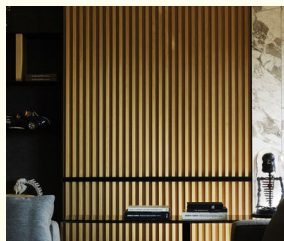

More Images